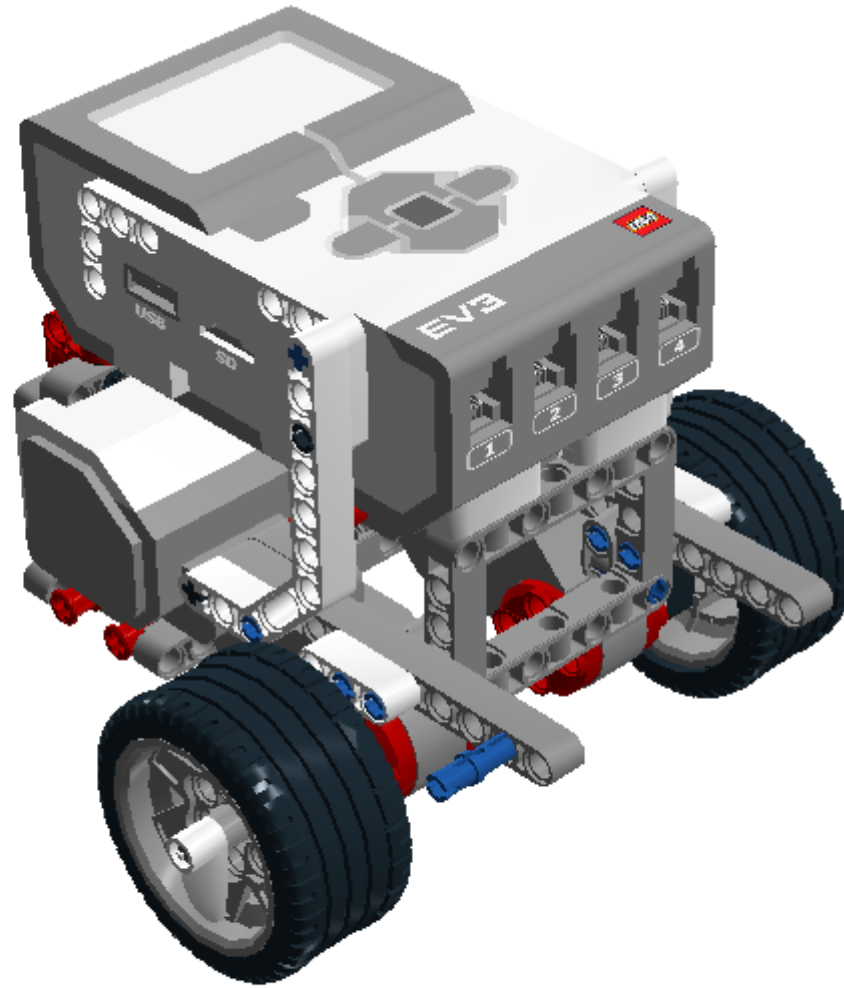

LEGO DIGITAL DESIGNER 4.2

Model Name:
Robô Move1 - modular

Number of Bricks: **96**

Step 1 of 44

Step 2 of 44

Step 3 of 44

2 x

1 x

1 x

1 x

Step 31 of 44

1 x

1 x

Step 32 of 44

Step 33 of 44

Step 34 of 44

1 x

3 x

Step 35 of 44

Step 36 of 44

Step 37 of 44

1 x

Step 38 of 44

1 x