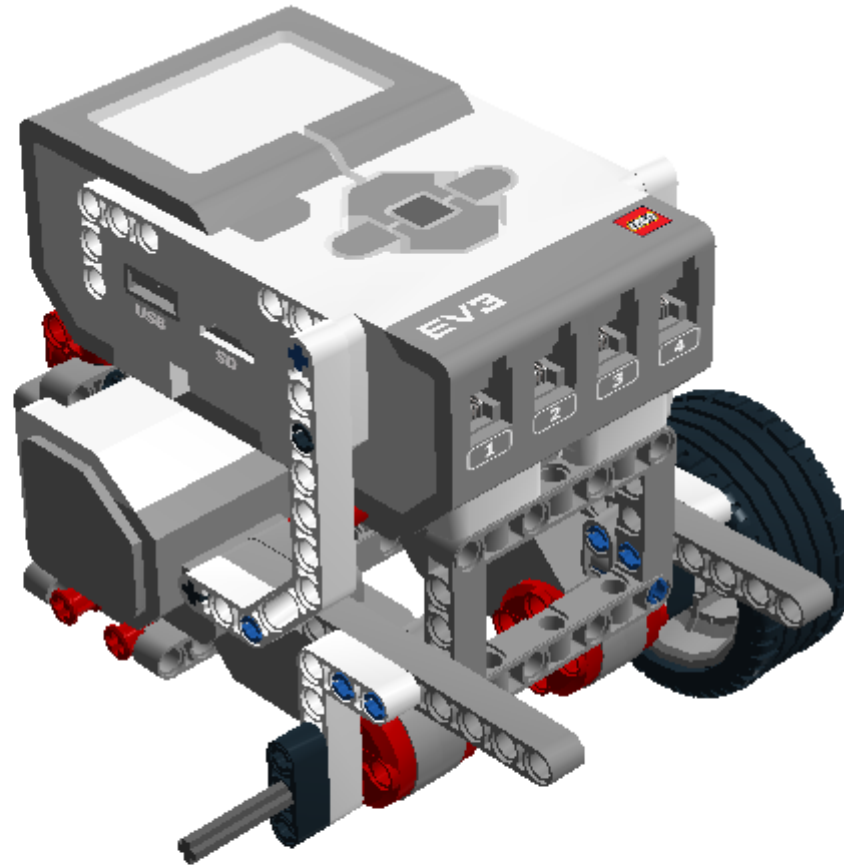

LEGO DIGITAL DESIGNER 4.2

Model Name:
Robô Move1 - modular

Number of Bricks: **96**

Step 1 of 44

Step 2 of 44

Step 3 of 44

2 x

1 x

1 x

Step 28 of 44

1 x

1 x

1 x

1 x

Step 29 of 44

Step 30 of 44

1 x

1 x

Step 31 of 44

1 x

1 x

Step 32 of 44

Step 33 of 44

Step 34 of 44