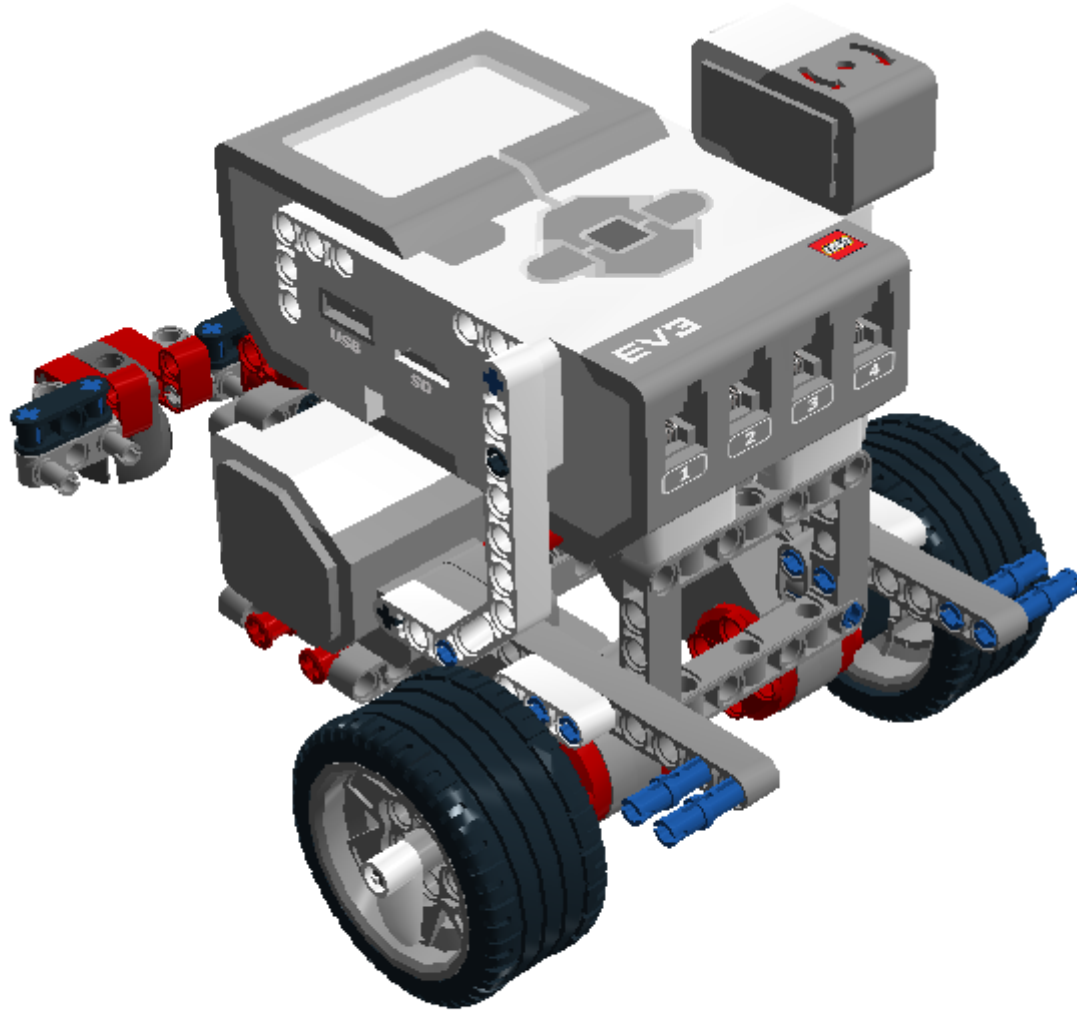

LEGO DIGITAL DESIGNER 4.2

Model Name:
Robô Move1 - modular

Number of Bricks: **96**

Step 1 of 44

Step 2 of 44

Step 3 of 44

2 x

1 x

1 x

3 x

Step 35 of 44

Step 36 of 44

Step 37 of 44

1 x

Step 38 of 44

1 x