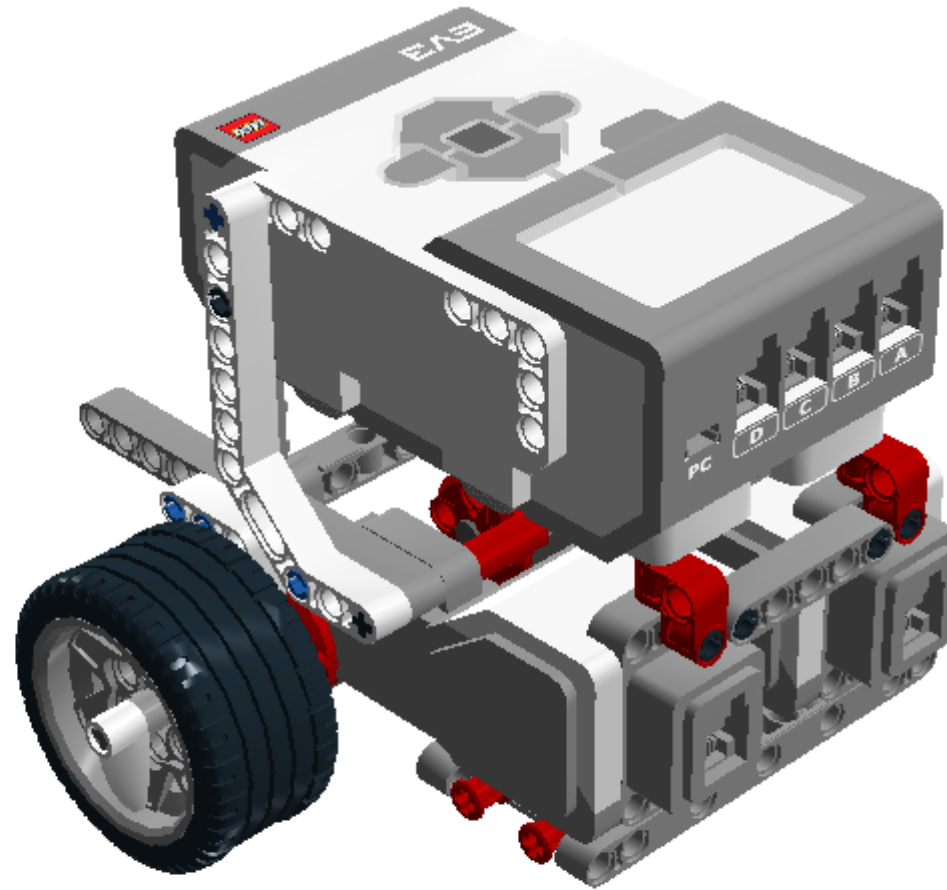

LEGO DIGITAL DESIGNER 4.2

Model Name:
Robô Move1 - modular

Number of Bricks: **96**

Step 1 of 44

Step 2 of 44

Step 3 of 44

2 x

1 x

Step 24 of 44

Step 25 of 44

Step 26 of 44

1 x

1 x

Step 27 of 44

1 x

2 x

1 x

Step 28 of 44

1 x

1 x

1 x

1 x

Step 29 of 44

Step 30 of 44