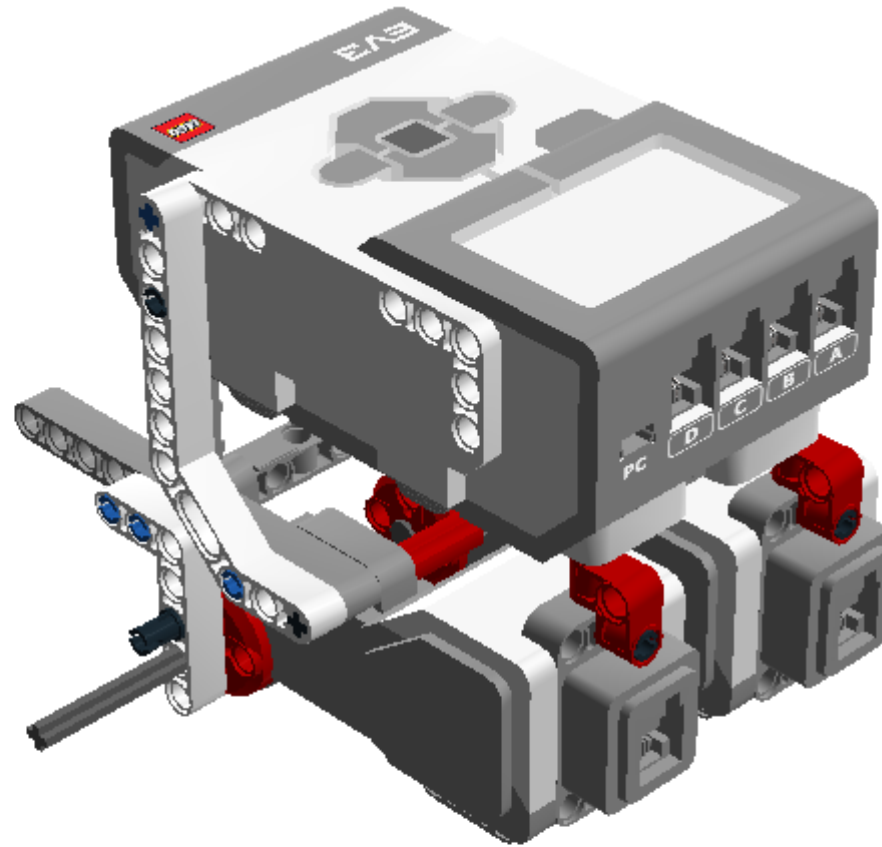

LEGO DIGITAL DESIGNER 4.2

Model Name:
Robô Move1 - modular

Number of Bricks: **96**

Step 1 of 44

Step 2 of 44

Step 3 of 44

2 x

1 x

Step 16 of 44

1 x

1 x

1 x

Step 17 of 44

Step 18 of 44

Step 19 of 44

1 x

1 x

1 x

Step 20 of 44

Step 21 of 44

Step 22 of 44

1 x

1 x

Step 23 of 44