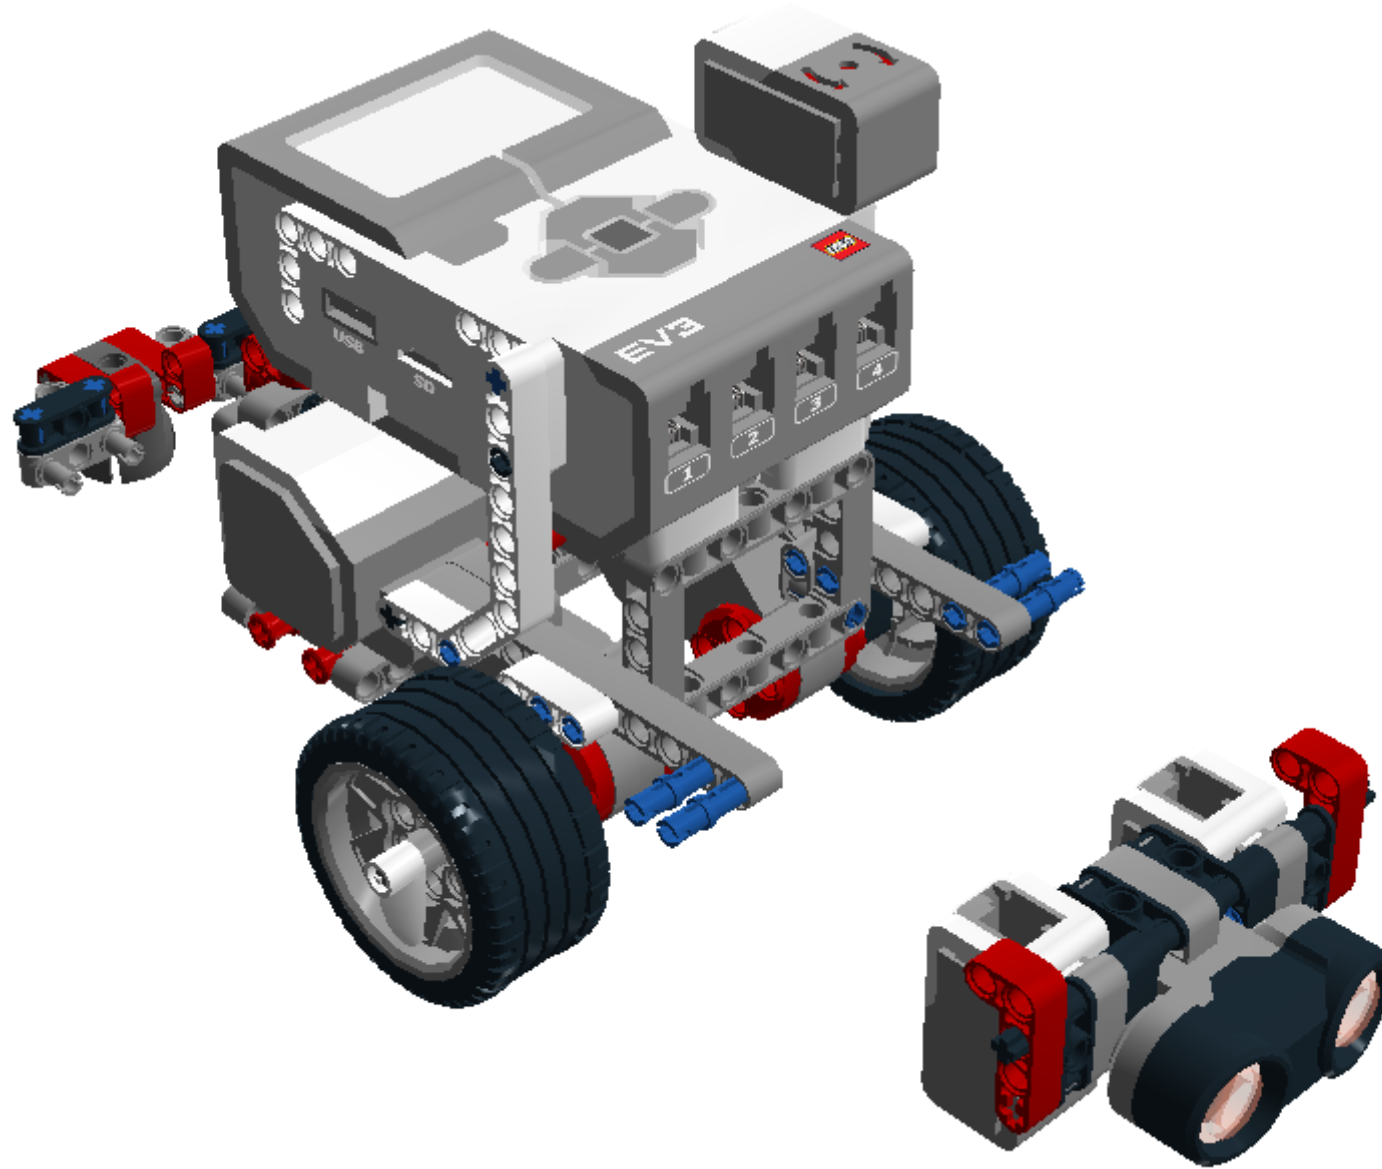

LEGO DIGITAL DESIGNER 4.2

Model Name:
Robô Move1 - modular

Number of Bricks: **96**

Step 1 of 44

Step 2 of 44

Step 3 of 44

2 x

1 x

1 x

1 x

Step 43 of 44

Step 44 of 44

2 x		4634091 RIM WIDE 43,2X26 W 6 HOL.Ø 4.8 - Medium Stone Grey	2 x		6035364 TYRE LOW WIDE Ø56 X 28 - Black	2 x		6008919 MS, EV3, SENSOR, COLOUR - White, Bright Red, Black, Medium Blue, Medium Stone Grey
1 x		6008916 MS, EV3, GYRO SENSOR - White, Bright Red, Medium Stone Grey, Silver Metallic	1 x		6063629 MS-EV3, ULTRASONIC SENSOR - White, Black, Tr. Red, Medium Stone Grey, Silver Metallic	2 x		6057952 MS 2013 ENGINE - White, Bright Red, Medium Stone Grey
1 x		6009996 MS-EV3, P-BRICK - White, Transparent, Medium Stone Grey, Dark Stone Grey, Silver Metallic	2 x		4142822 TECHNIC 3M BEAM - Black	1 x		4211651 TECHNIC 5M BEAM - Medium Stone Grey
4 x		4141270 TECHNIC ANG. BEAM 4X2 90 DEG - Bright Red	2 x		4611705 TECHNIC 11M BEAM - Medium Stone Grey	2 x		4585040 TECHNIC ANG. BEAM 3X5 90 DEG. - White
2 x		4495412 DOUBLE ANGULAR BEAM 3X7 45° - White	15 x		4121715 CONNECTOR PEG W. FRICTION - Black	5 x		4211815 CROSS AXLE 3M - Medium Stone Grey
11 x		4206482 CONN. BUSH W. FRIC./CROSSALE - Bright Blue	2 x		370526 CROSS AXLE 4M - Black	11 x		4514553 CONNECTOR PEG W. FRICTION 3M - Bright Blue
2 x		4513174 CROSS AXLE, EXTENSION, 2M - Bright	2 x		4211775 CROSS BLOCK 90° - Medium Stone Grey	2 x		6006140 BEAM 1X2 W/CROSS AND HOLE - Black