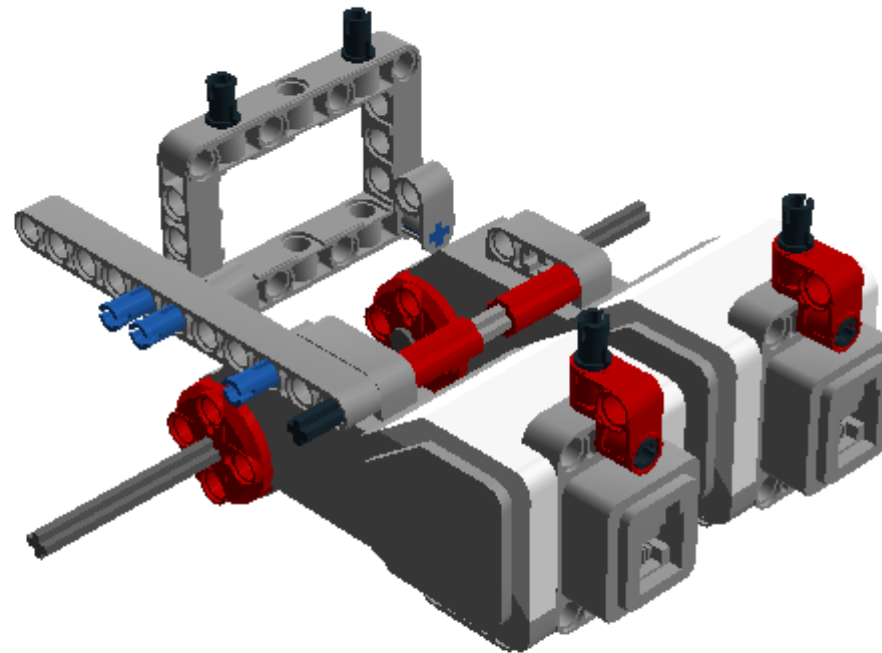

LEGO DIGITAL DESIGNER 4.2

Model Name:
Robô Move1 - modular

Number of Bricks: **96**

Step 1 of 44

Step 2 of 44

Step 3 of 44

2 x

1 x

Step 16 of 44

1 x

1 x

1 x

Step 17 of 44

Step 18 of 44

Step 19 of 44

1 x

1 x

1 x

Step 20 of 44

Step 21 of 44

Step 22 of 44

1 x

1 x

Step 23 of 44

Step 24 of 44

Step 25 of 44

Step 26 of 44

1 x

1 x

Step 27 of 44

1 x

2 x