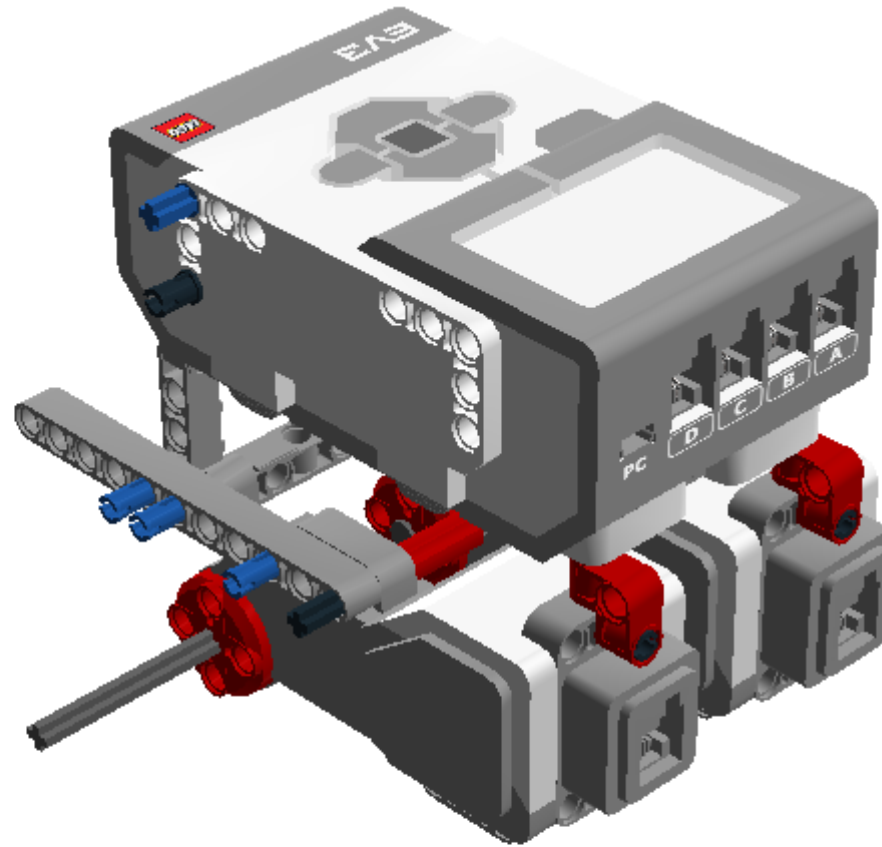

LEGO DIGITAL DESIGNER 4.2

Model Name:
Robô Move1 - modular

Number of Bricks: **96**

Step 1 of 44

Step 2 of 44

Step 3 of 44

2 x

1 x

Step 16 of 44

1 x

1 x

1 x

Step 17 of 44

Step 18 of 44

Step 19 of 44

1 x

1 x

1 x

Step 20 of 44

Step 21 of 44

Step 22 of 44

1 x

1 x

Step 23 of 44