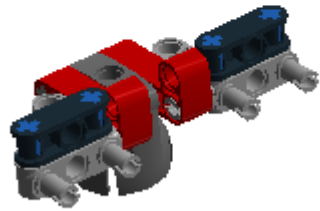

LEGO DIGITAL DESIGNER 4.2

Model Name:
Robô Move1 - modular

Number of Bricks: **96**

Step 1 of 44

Step 2 of 44

Step 3 of 44

2 x

1 x

1 x

Step 4 of 44

Step 5 of 44

2 x

1 x

1 x

Step 6 of 44

Step 7 of 44

Step 8 of 44

1 x

Step 9 of 44

1 x

1 x

1 x

1 x

Step 11 of 44