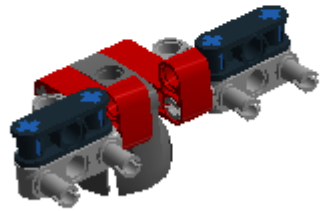

LEGO DIGITAL DESIGNER 4.2

Model Name:
Robô Move1 - modular

Number of Bricks: **96**

Step 1 of 44

Step 2 of 44

Step 3 of 44

2 x

1 x

1 x

Step 4 of 44

Step 5 of 44

2 x

1 x

1 x

Step 6 of 44

Step 7 of 44

Step 8 of 44

1 x

Step 9 of 44

1 x

1 x

1 x

1 x

Step 11 of 44