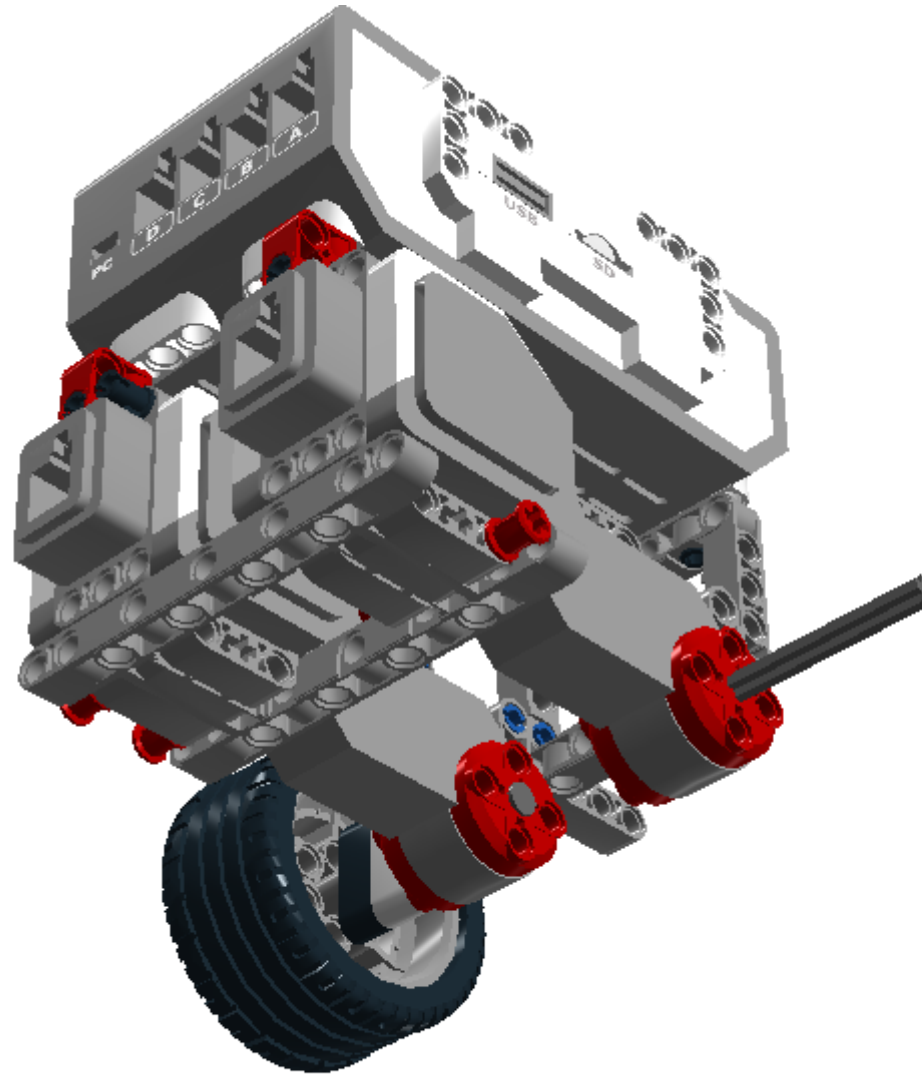

LEGO DIGITAL DESIGNER 4.2

Model Name:
Robô Move1 - modular

Number of Bricks: **96**

Step 1 of 44

Step 2 of 44

Step 3 of 44

2 x

1 x

1 x

1 x

Step 20 of 44

Step 21 of 44

Step 22 of 44

1 x

1 x

Step 23 of 44

Step 24 of 44

Step 25 of 44

Step 26 of 44

1 x

1 x

Step 27 of 44

1 x

2 x