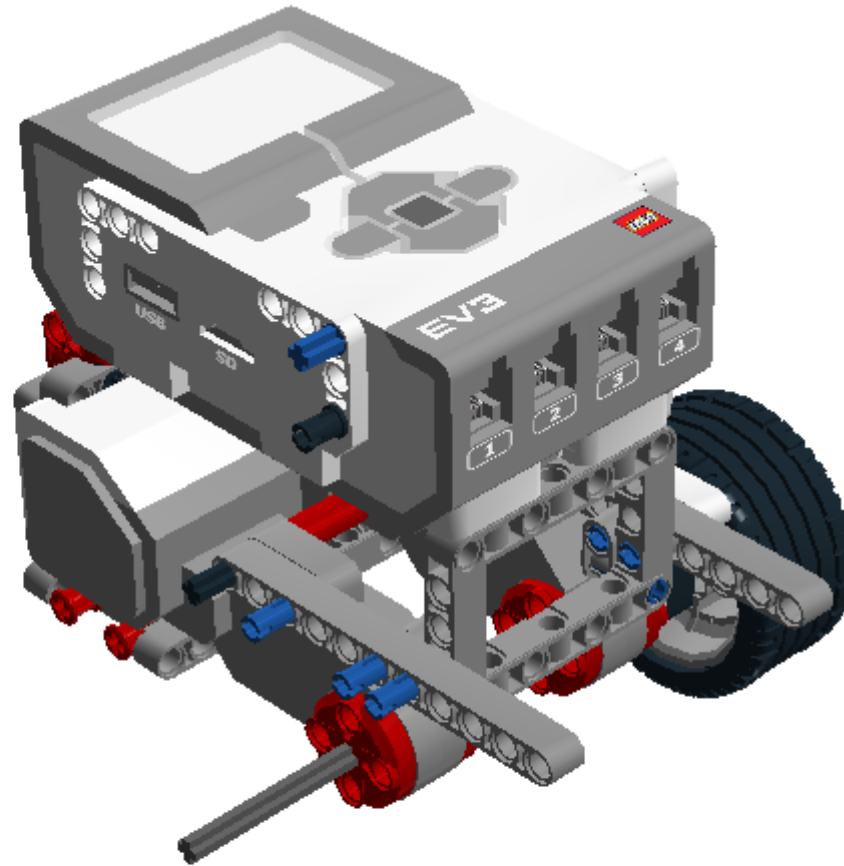

LEGO DIGITAL DESIGNER 4.2

Model Name:
Robô Move1 - modular

Number of Bricks: **96**

Step 1 of 44

Step 2 of 44

Step 3 of 44

2 x

1 x

1 x

Step 28 of 44

1 x

1 x

1 x

1 x

Step 29 of 44

Step 30 of 44

1 x

1 x

Step 31 of 44

1 x

1 x

Step 32 of 44

Step 33 of 44

Step 34 of 44