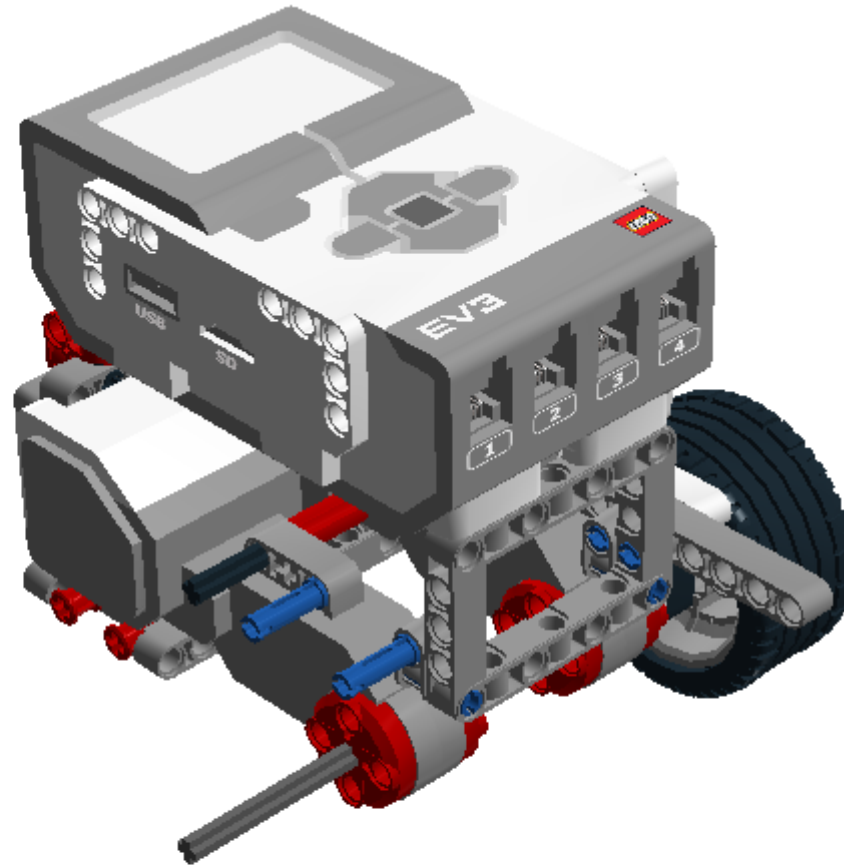

LEGO DIGITAL DESIGNER 4.2

Model Name:
Robô Move1 - modular

Number of Bricks: **96**

Step 1 of 44

Step 2 of 44

Step 3 of 44

2 x

1 x

Step 24 of 44

Step 25 of 44

Step 26 of 44

1 x

1 x

Step 27 of 44

1 x

2 x

1 x

Step 28 of 44

1 x

1 x

1 x

1 x

Step 29 of 44

Step 30 of 44