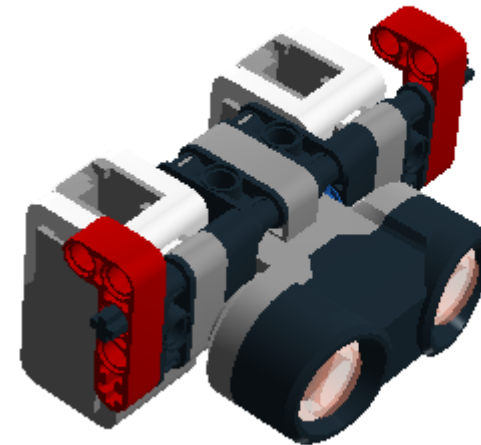

Step 42 of 44

1 x

1 x

1 x