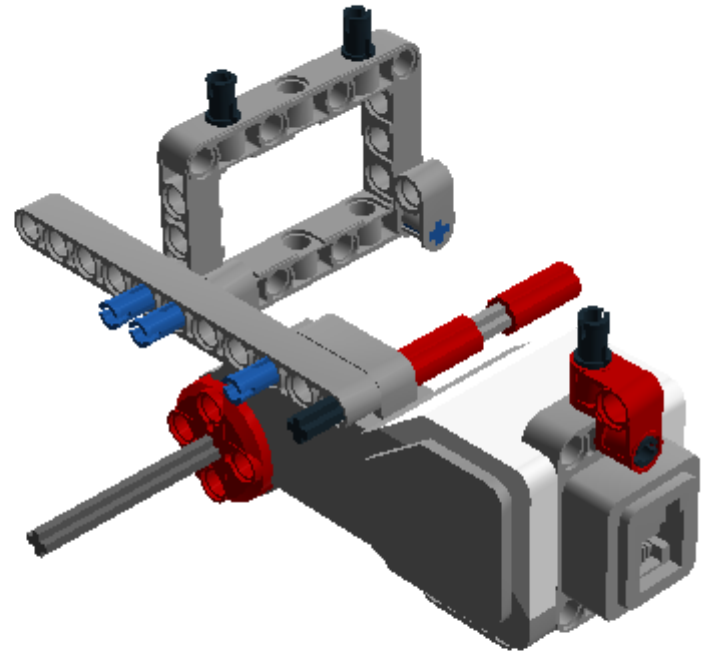

LEGO DIGITAL DESIGNER 4.2

Model Name:
Robô Move1 - modular

Number of Bricks: **96**

Step 1 of 44

Step 2 of 44

Step 3 of 44

2 x

1 x

Step 12 of 44

1 x

Step 13 of 44

2 x

1 x

1 x

Step 14 of 44

Step 15 of 44

Step 16 of 44

1 x

1 x

1 x

Step 17 of 44

Step 18 of 44

Step 19 of 44

1 x