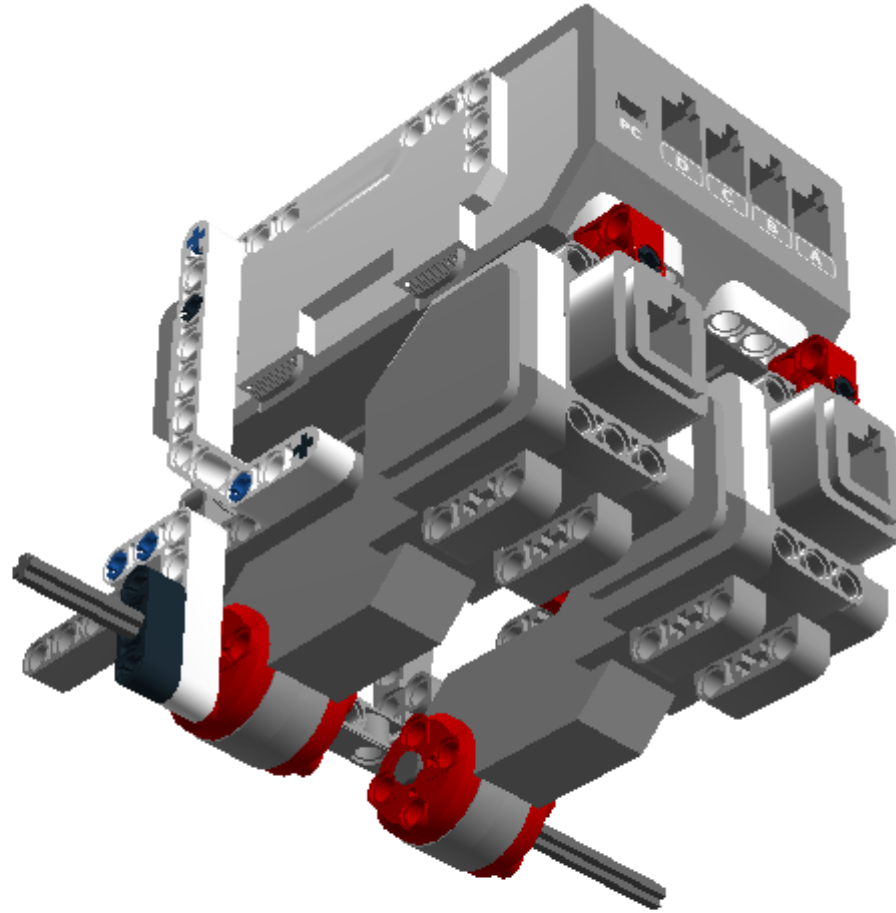

LEGO DIGITAL DESIGNER 4.2

Model Name:
Robô Move1 - modular

Number of Bricks: **96**

Step 1 of 44

Step 2 of 44

Step 3 of 44

2 x

1 x

1 x

1 x

Step 20 of 44

Step 21 of 44

Step 22 of 44

1 x

1 x

Step 23 of 44

Step 24 of 44

Step 25 of 44

Step 26 of 44

1 x

1 x

Step 27 of 44

1 x

2 x