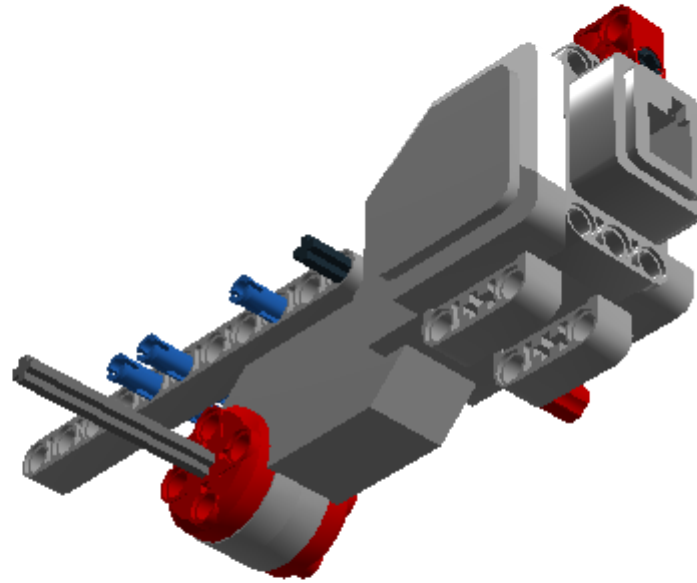

LEGO DIGITAL DESIGNER 4.2

Model Name:
Robô Move1 - modular

Number of Bricks: **96**

Step 1 of 44

Step 2 of 44

Step 3 of 44

2 x

1 x

Step 8 of 44

1 x

Step 9 of 44

1 x

1 x

1 x

1 x

Step 11 of 44