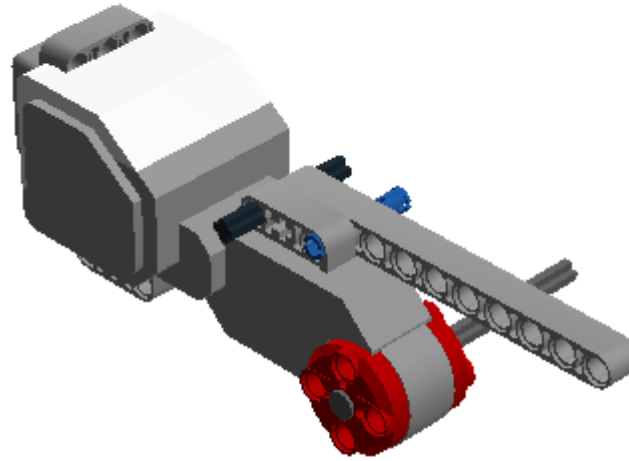

LEGO DIGITAL DESIGNER 4.2

Model Name:
Robô Move1 - modular

Number of Bricks: **96**

Step 1 of 44

Step 2 of 44

Step 3 of 44

2 x

1 x

Step 8 of 44

1 x

Step 9 of 44

1 x

1 x

1 x

1 x

Step 11 of 44