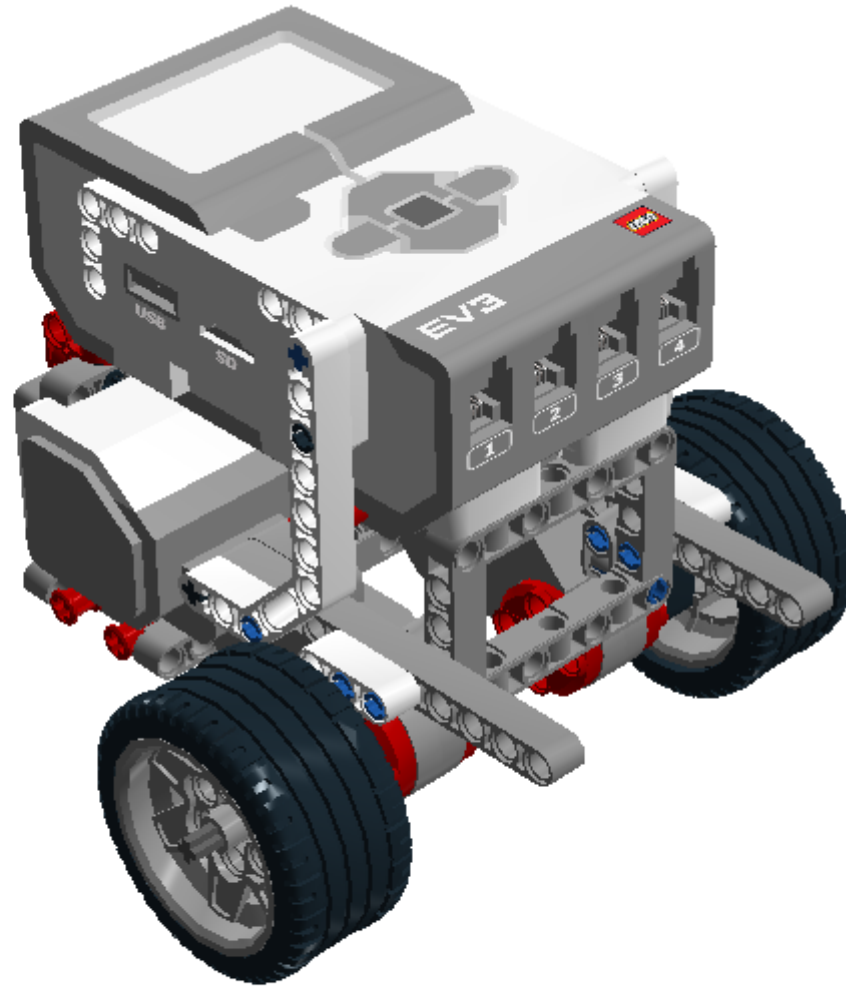

LEGO DIGITAL DESIGNER 4.2

Model Name:
Robô Move1 - modular

Number of Bricks: **96**

Step 1 of 44

Step 2 of 44

Step 3 of 44

2 x

1 x

1 x

Step 28 of 44

1 x

1 x

1 x

1 x

Step 29 of 44

Step 30 of 44

1 x

1 x

Step 31 of 44

1 x

1 x

Step 32 of 44

Step 33 of 44

Step 34 of 44

1 x

3 x

Step 35 of 44

Step 36 of 44

Step 37 of 44

1 x

Step 38 of 44

1 x