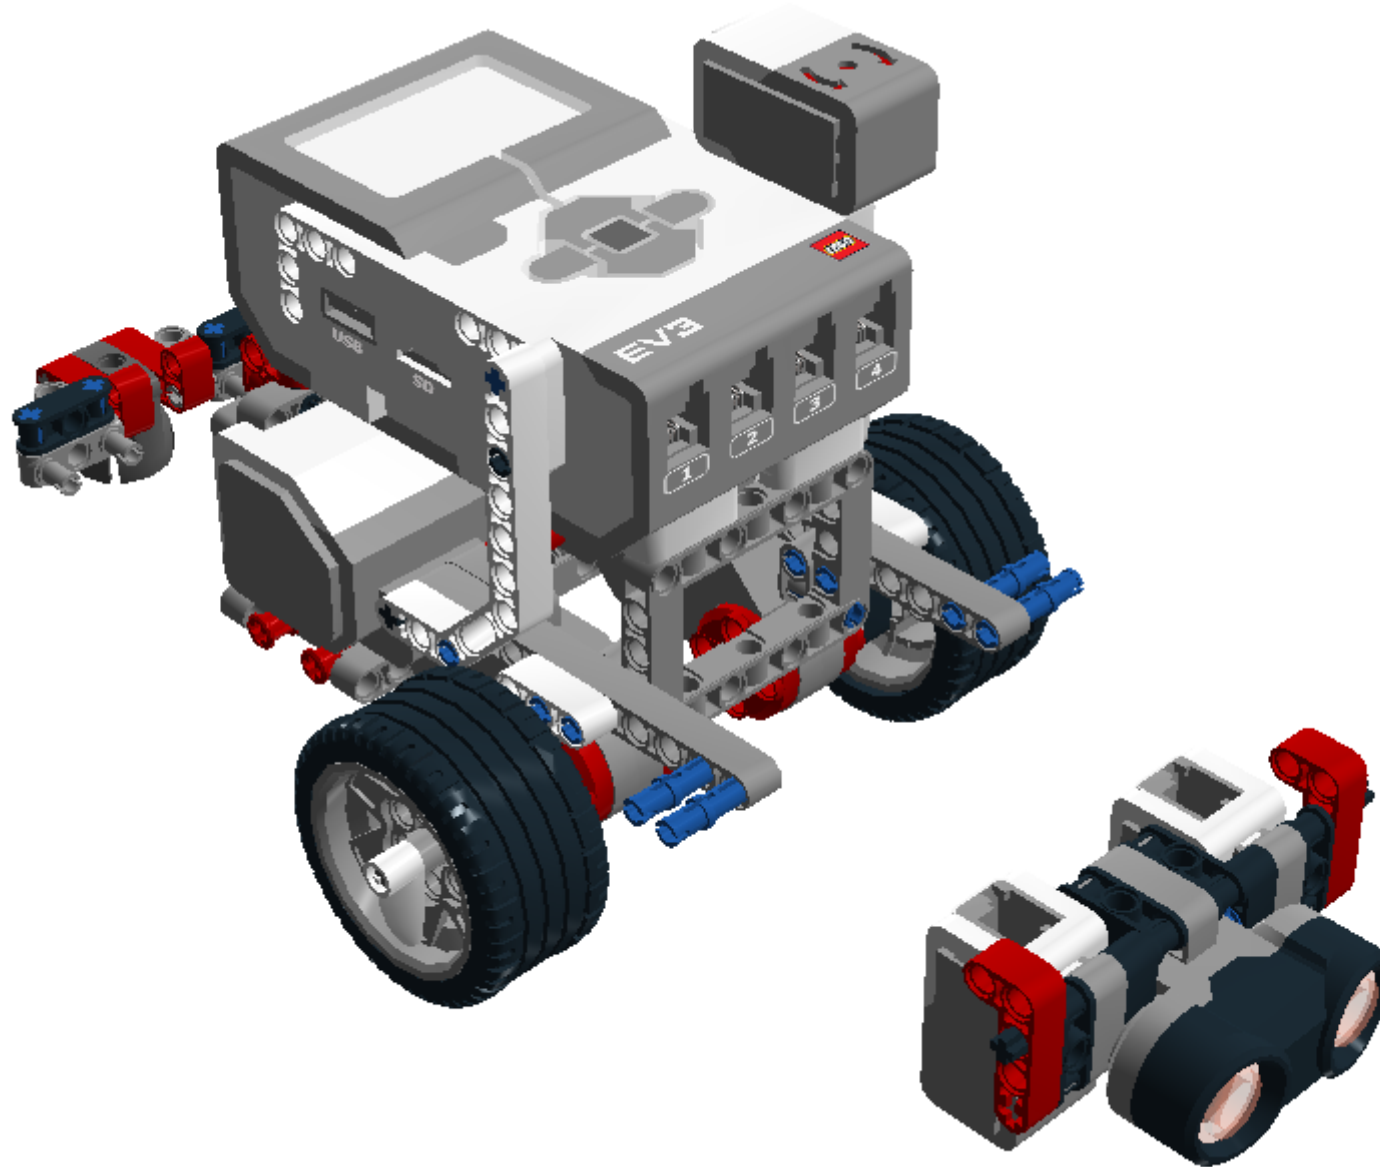

LEGO DIGITAL DESIGNER 4.2

Model Name:
Robô Move1 - modular

Number of Bricks: **96**

Step 1 of 44

Step 2 of 44

Step 3 of 44

2 x

1 x

1 x

Step 4 of 44

Step 5 of 44

2 x

1 x

1 x

Step 6 of 44

Step 7 of 44