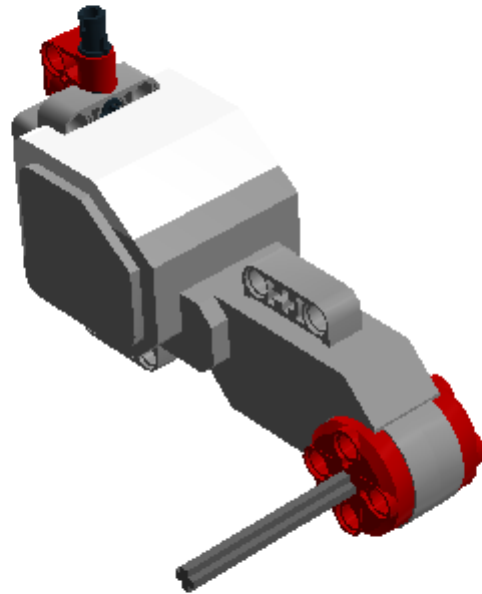

LEGO DIGITAL DESIGNER 4.2

Model Name:
Robô Move1 - modular

Number of Bricks: **96**

Step 1 of 44

Step 2 of 44

Step 3 of 44

2 x

1 x

Step 16 of 44

1 x

1 x

1 x

Step 17 of 44

Step 18 of 44

Step 19 of 44

1 x

1 x

1 x

Step 20 of 44

Step 21 of 44

Step 22 of 44

1 x

1 x

Step 23 of 44