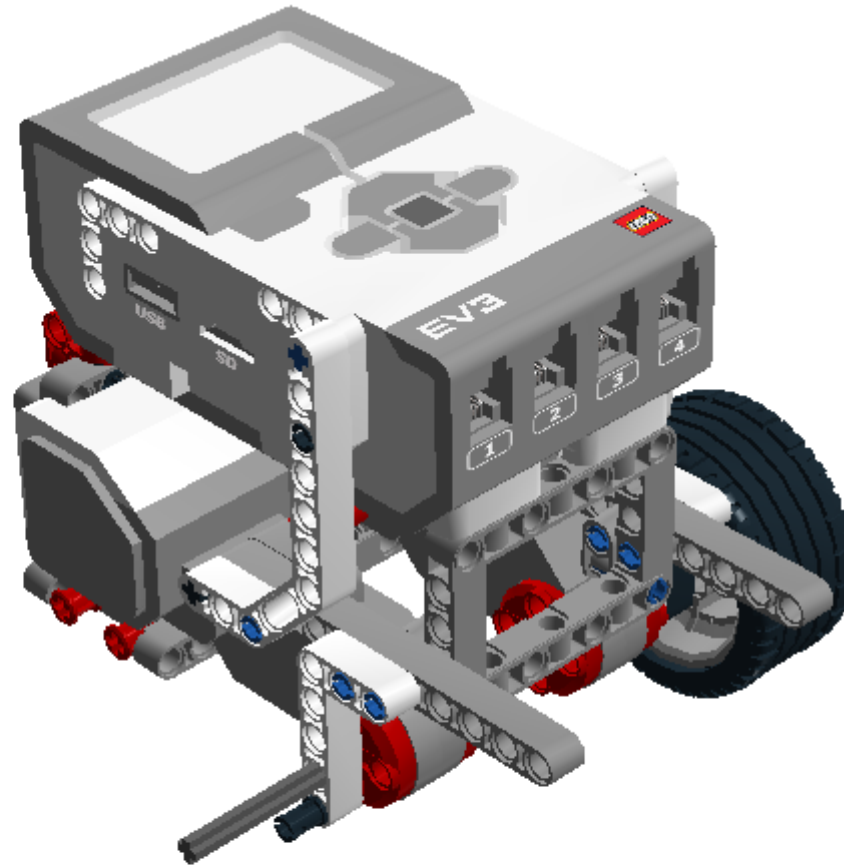

LEGO DIGITAL DESIGNER 4.2

Model Name:
Robô Move1 - modular

Number of Bricks: **96**

Step 1 of 44

Step 2 of 44

Step 3 of 44

2 x

1 x

1 x

Step 28 of 44

1 x

1 x

1 x

1 x

Step 29 of 44

Step 30 of 44

1 x

1 x

Step 31 of 44

1 x

1 x

Step 32 of 44

Step 33 of 44

Step 34 of 44