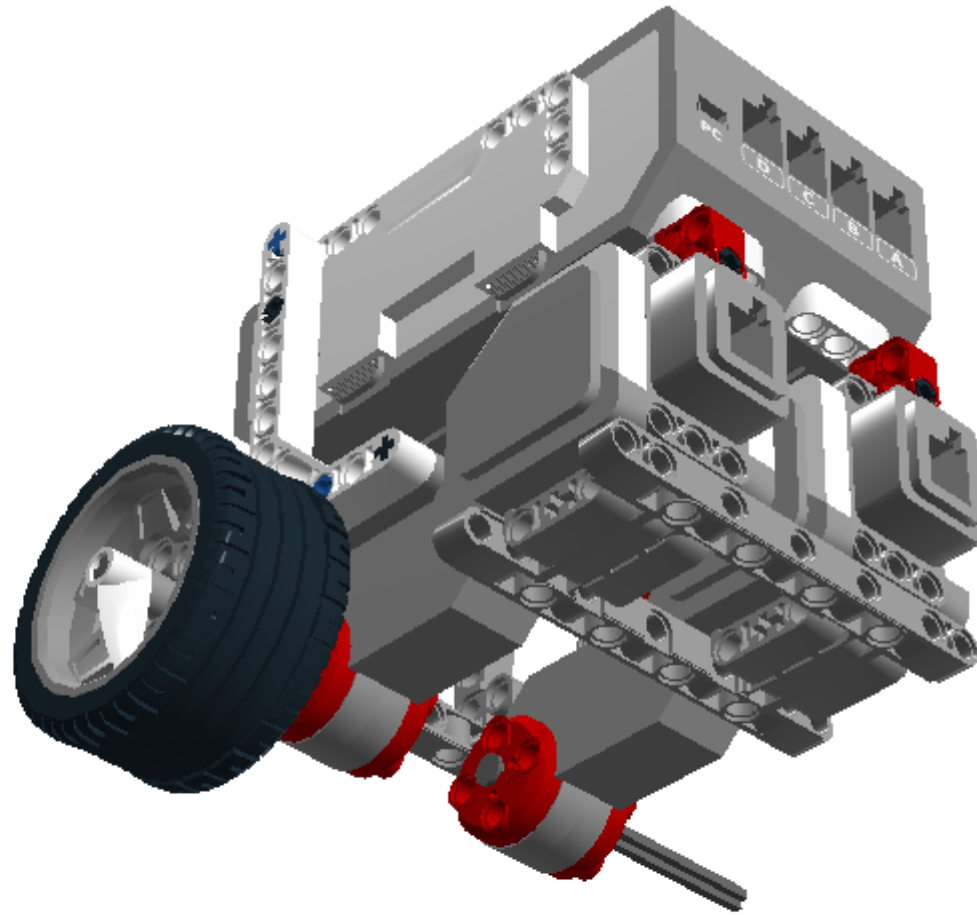

LEGO DIGITAL DESIGNER 4.2

Model Name:
Robô Move1 - modular

Number of Bricks: **96**

Step 1 of 44

Step 2 of 44

Step 3 of 44

2 x

1 x

1 x

1 x

Step 20 of 44

Step 21 of 44

Step 22 of 44

1 x

1 x

Step 23 of 44

Step 24 of 44

Step 25 of 44

Step 26 of 44

1 x

1 x

Step 27 of 44

1 x

2 x