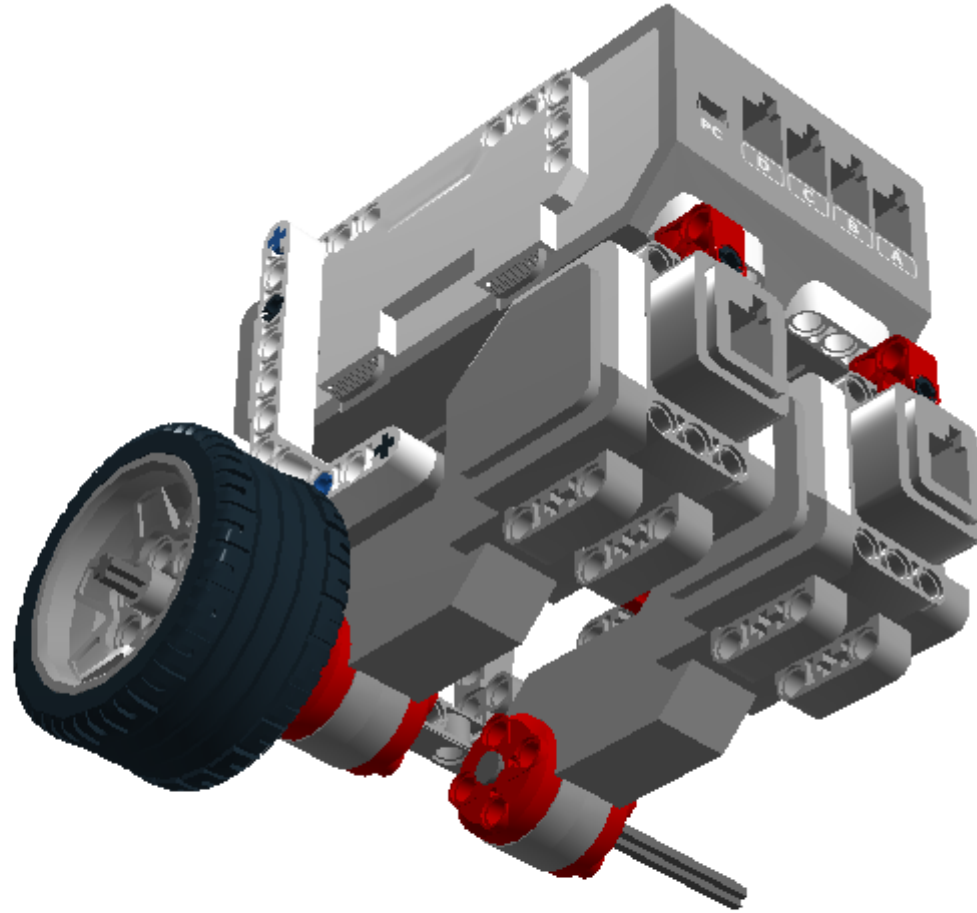

LEGO DIGITAL DESIGNER 4.2

Model Name:
Robô Move1 - modular

Number of Bricks: **96**

Step 1 of 44

Step 2 of 44

Step 3 of 44

2 x

1 x

1 x

1 x

Step 20 of 44

Step 21 of 44

Step 22 of 44

1 x

1 x

Step 23 of 44

Step 24 of 44

Step 25 of 44

Step 26 of 44

1 x

1 x

Step 27 of 44

1 x

2 x