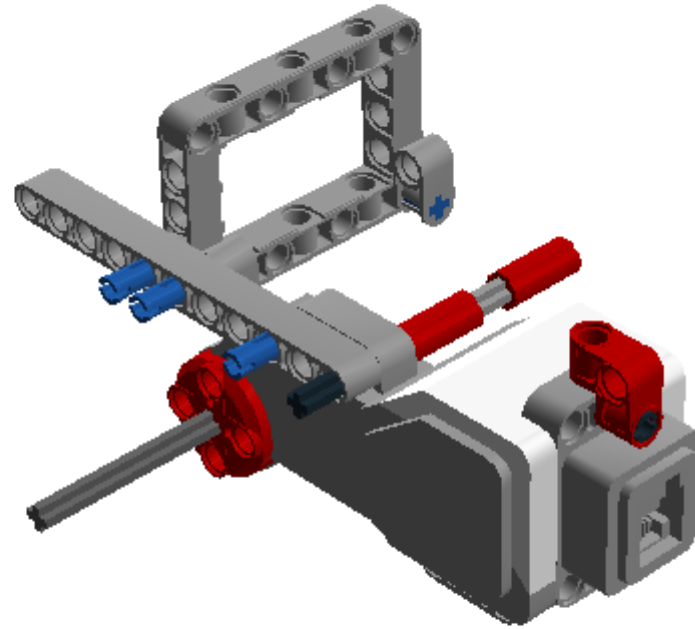

LEGO DIGITAL DESIGNER 4.2

Model Name:
Robô Move1 - modular

Number of Bricks: **96**

Step 1 of 44

Step 2 of 44

Step 3 of 44

2 x

1 x

Step 12 of 44

1 x

Step 13 of 44

2 x

1 x

1 x

Step 14 of 44

Step 15 of 44

Step 16 of 44

1 x

1 x

1 x

Step 17 of 44

Step 18 of 44

Step 19 of 44

1 x