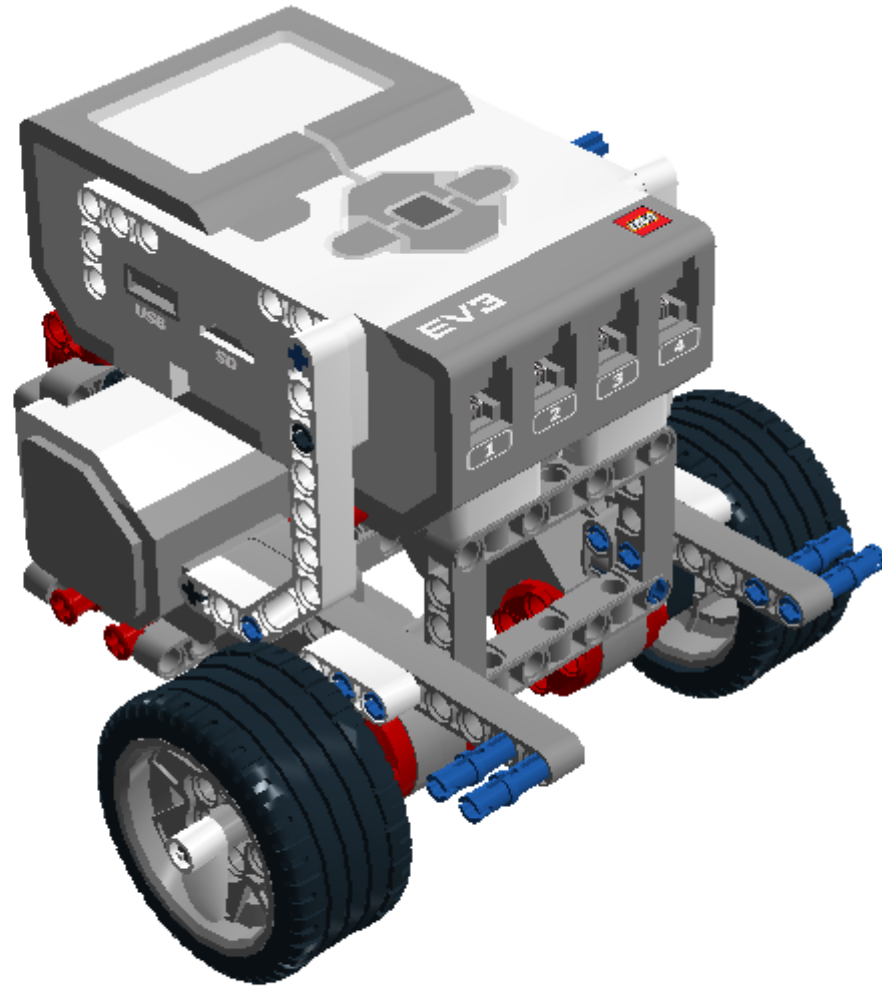

LEGO DIGITAL DESIGNER 4.2

Model Name:
Robô Move1 - modular

Number of Bricks: **96**

Step 1 of 44

Step 2 of 44

Step 3 of 44

2 x

1 x

1 x

1 x

Step 31 of 44

1 x

1 x

Step 32 of 44

Step 33 of 44

Step 34 of 44

1 x

3 x

Step 35 of 44

Step 36 of 44

Step 37 of 44

1 x

Step 38 of 44

1 x